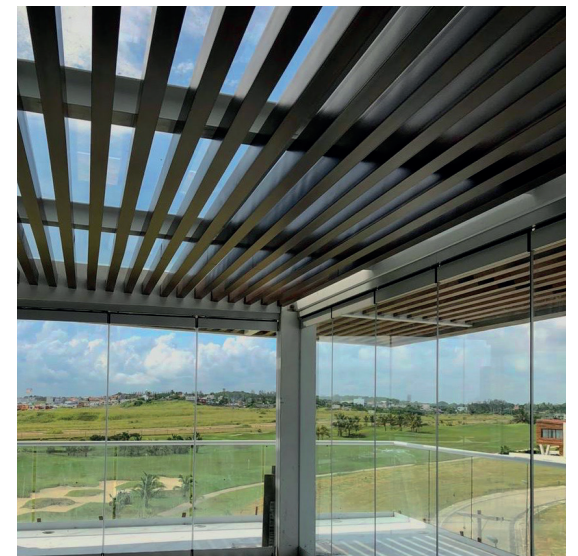

# HERRAJES

A modern building facade featuring a large glass window and a pergola structure with wooden slats. The scene is set against a clear blue sky. The text "NUESTROS PRODUCTOS" is overlaid in white, bold, sans-serif font across the center of the image. The building has a concrete pillar and a concrete walkway. There are potted plants and hanging plants visible. The interior of the building is visible through the glass, showing a dining table and chairs.

# NUESTROS PRODUCTOS

PERSIANAS DE SEGURIDAD

CRISTAL TEMPLADO

PÉRGOLAS DE PVC

FACHADAS LOUVER

MOSQUITEROS

TOLDOS

PERSIANAS DE SEGURIDAD