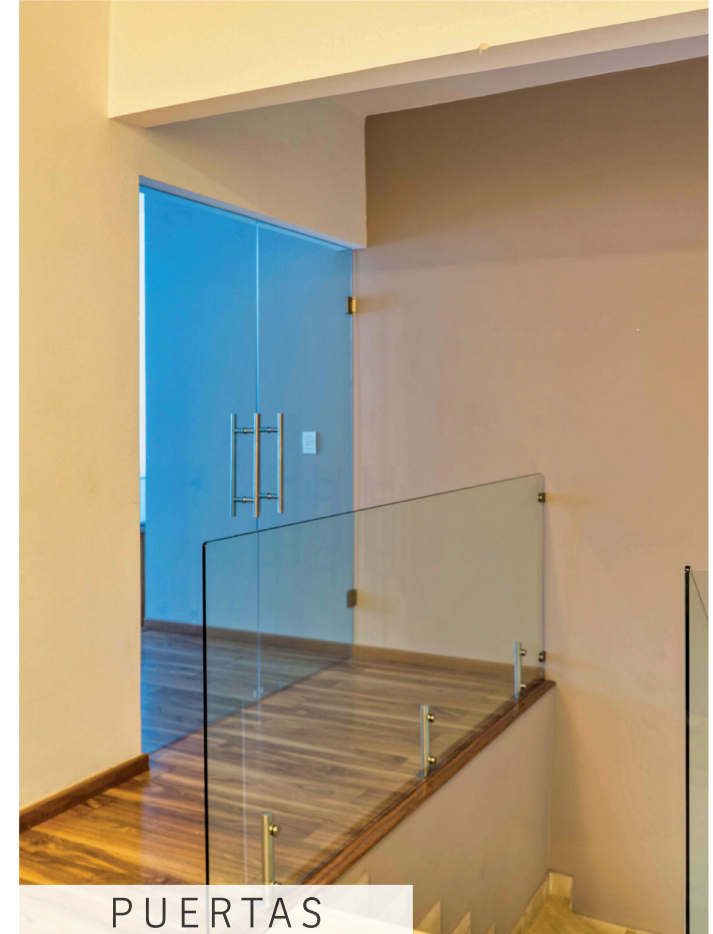

CRISTAL TEMPLADO

- Se somete a un proceso térmico que lo hace muy resistente y duradero.
- Si se llega a romper lo hace en trozos muy pequeños a diferencia de los cortes dentados del cristal normal.

PUERTAS