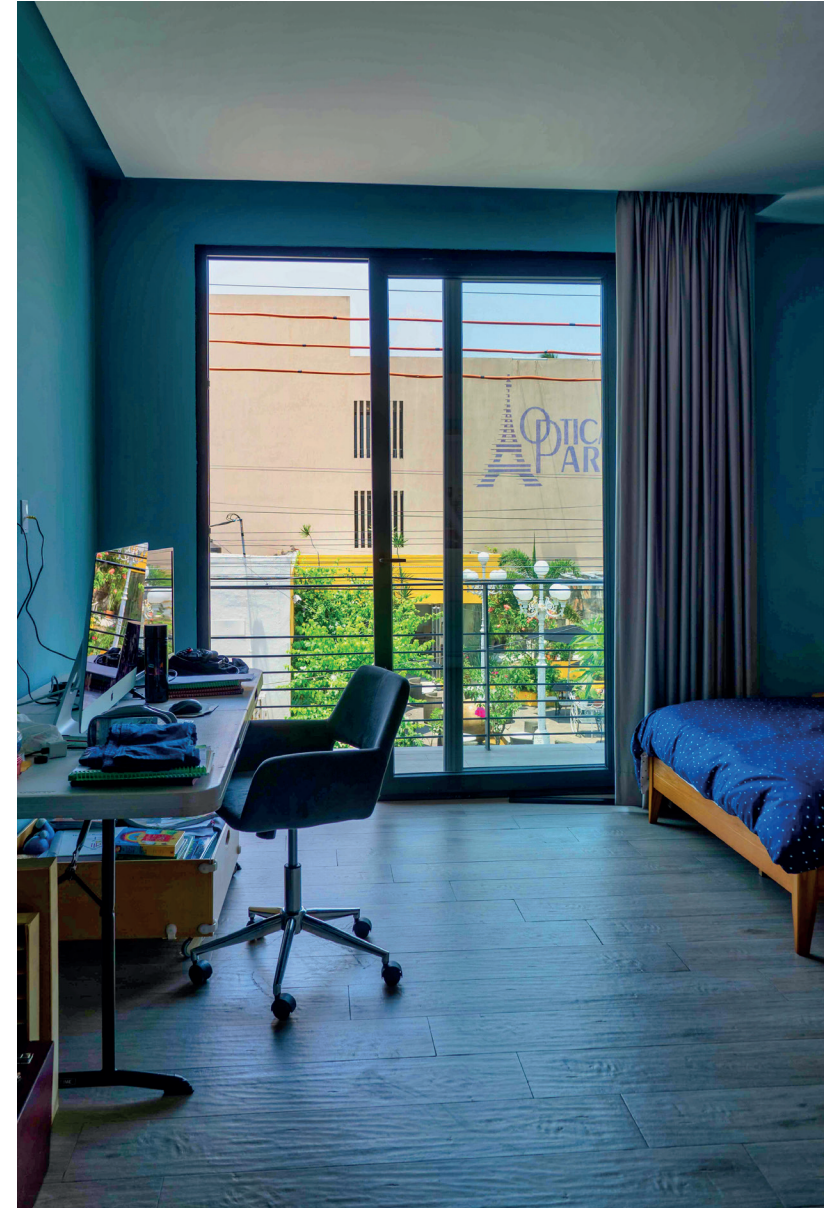

CASA FRACCIONAMIENTO REFORMA