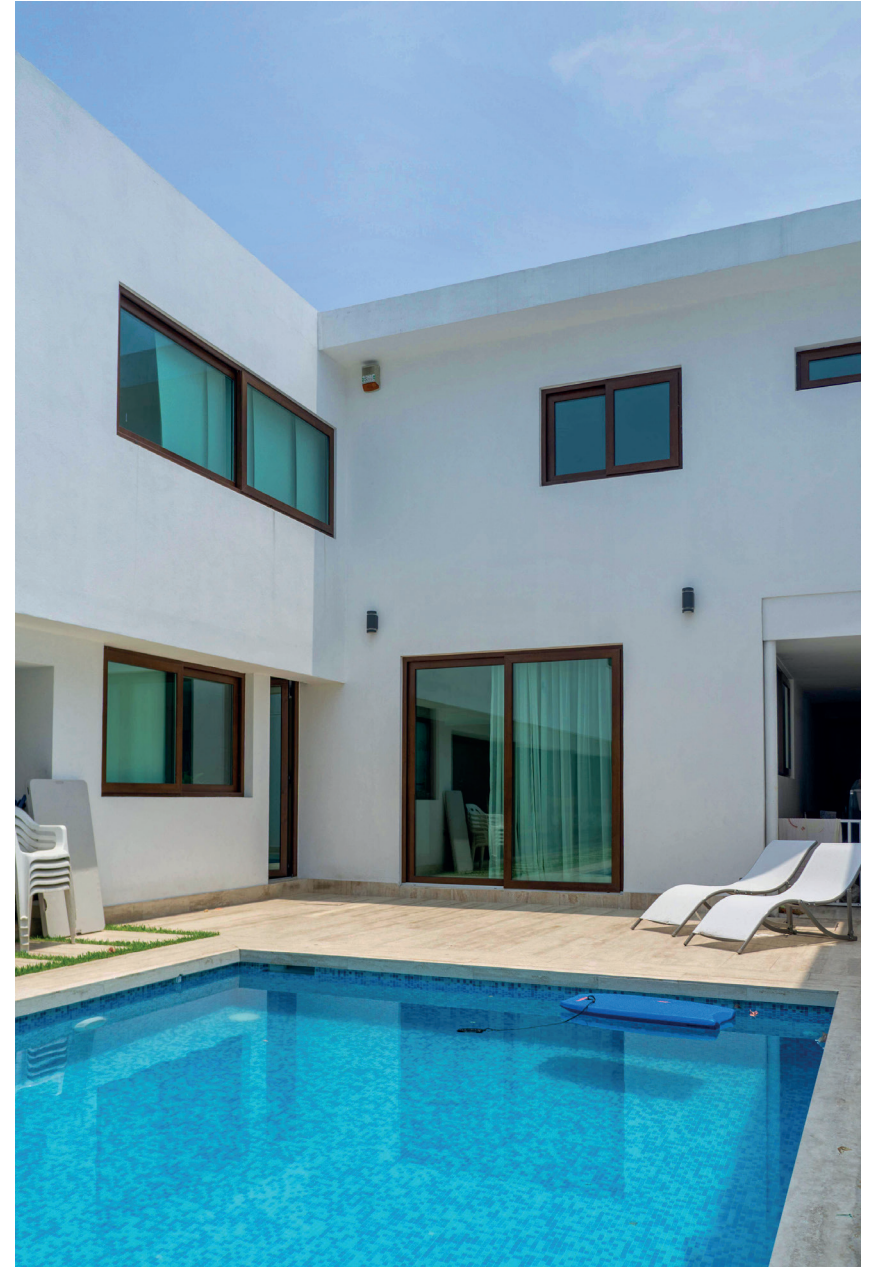

CASA FRACCIONAMIENTO REFORMA