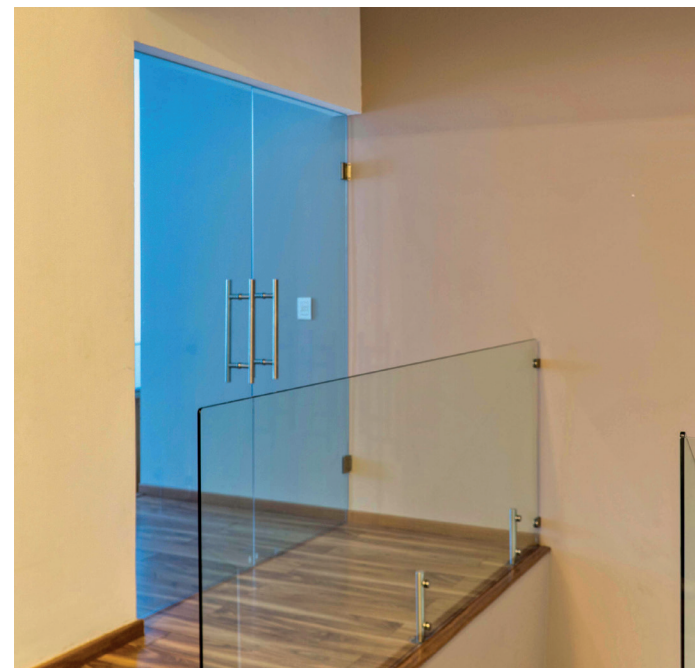

CANCELERÍA DE CRISTAL TEMPLADO