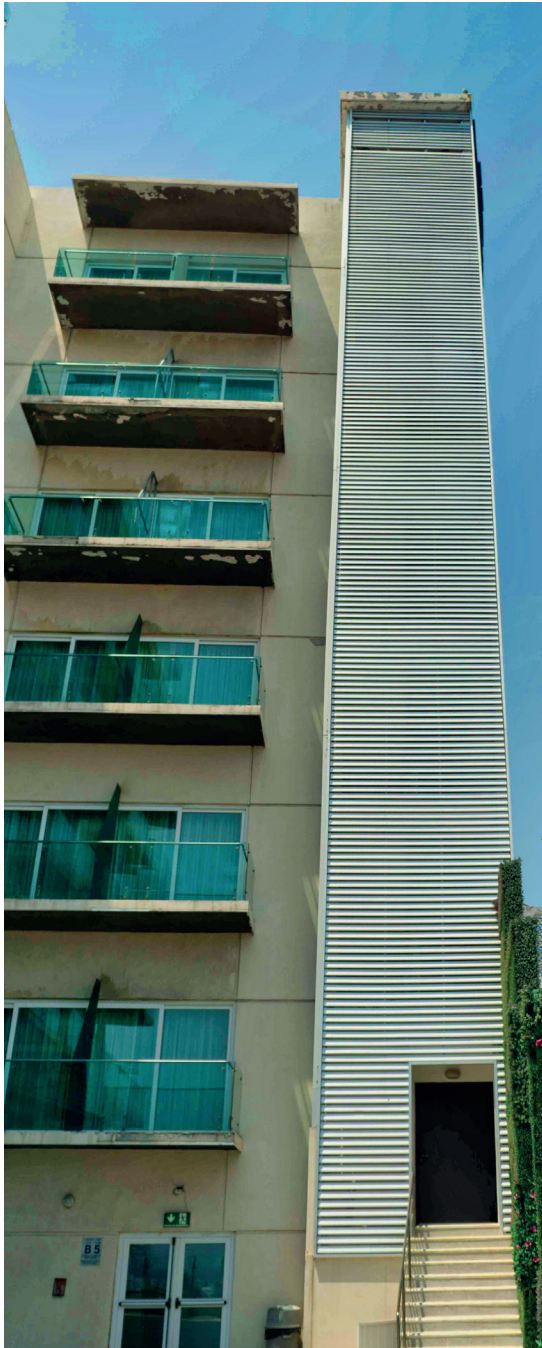

HOTEL FOUR POINTS