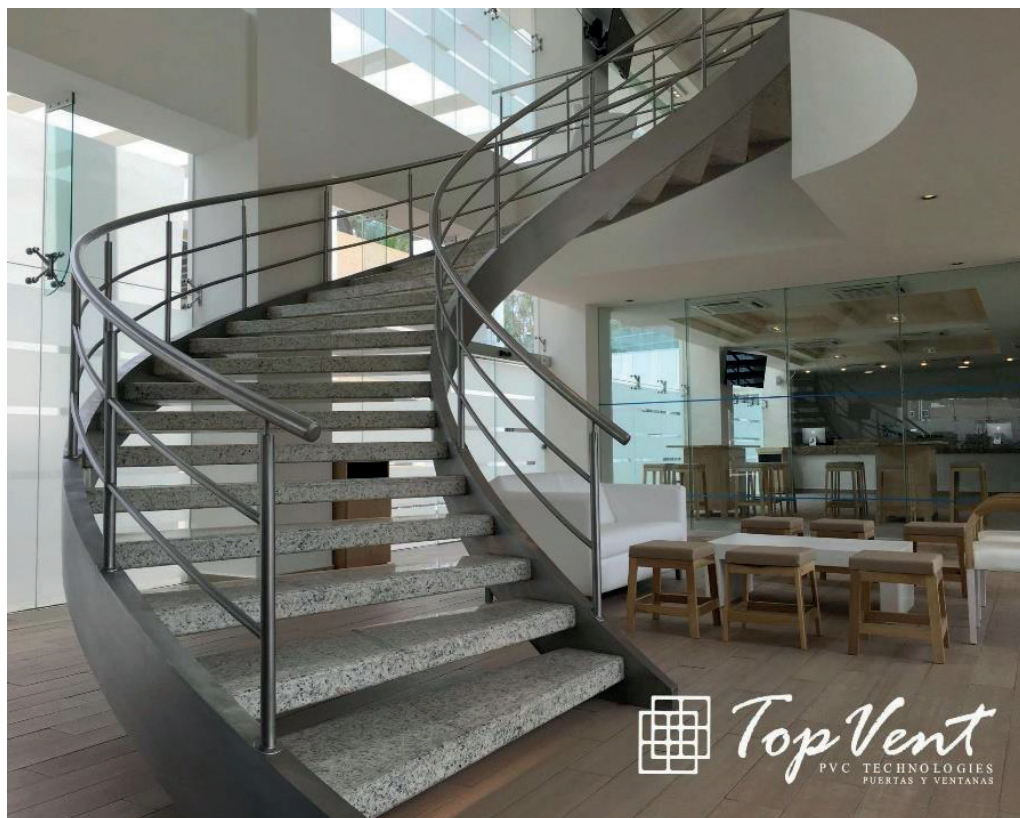

ACERO INOXIDABLE