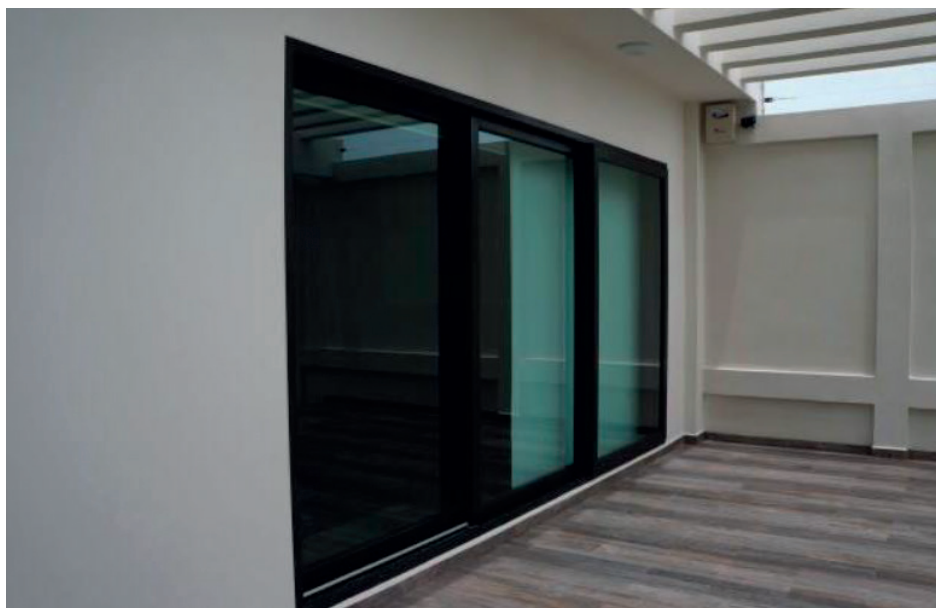

FRACCIONAMIENTO LOMAS RESIDENCIAL