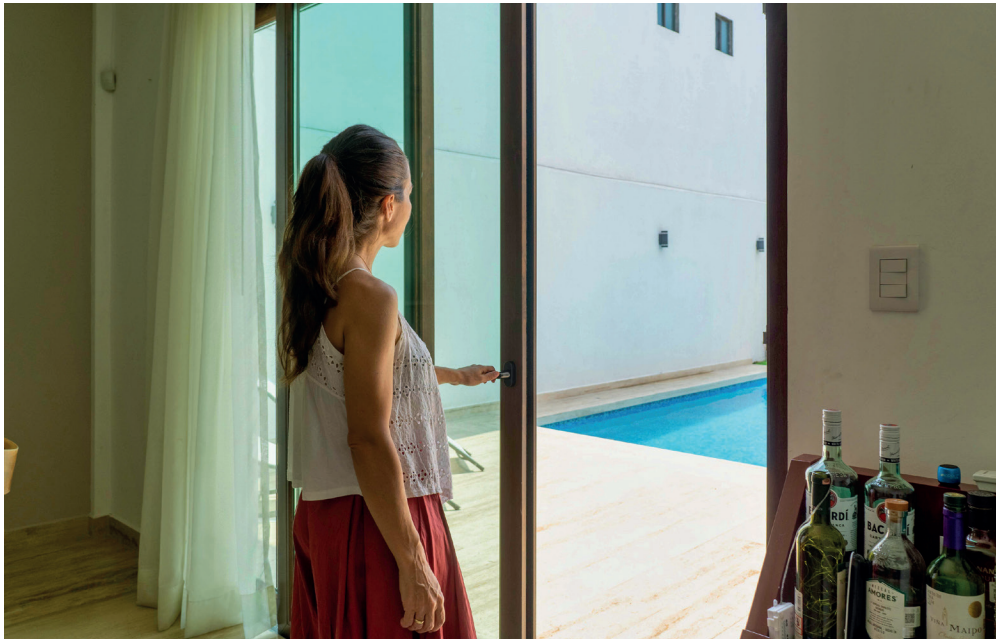

CASA FRACCIONAMIENTO REFORMA