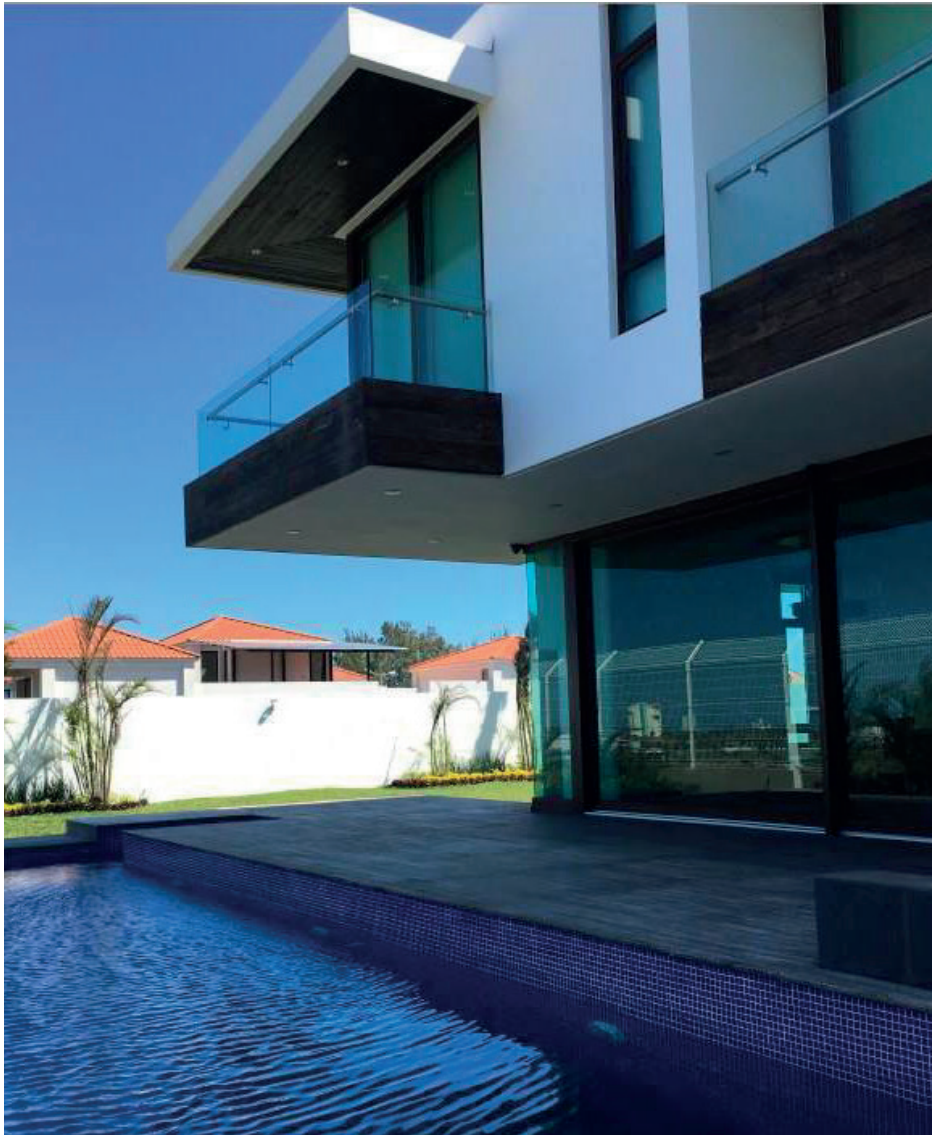

Topvent

TECNOLOGÍA EN CANCELERÍA DE PVC

CURRÍCULUM DE PROYECTOS

CANCELERÍA DE PVC

A modern building with large glass windows and a dark frame. The interior is visible through the glass, showing a living area with a sofa and pendant lights. The text "CANCELERÍA DE PVC" is overlaid in white.

A modern, two-story house with a white and dark stone facade. The house features large windows, a dark brown garage door, and a small garden area with potted plants. The sky is blue with some clouds. The text "NUESTROS PROYECTOS" is overlaid in white, bold, sans-serif font across the center of the image.

NUESTROS PROYECTOS

HOTEL FOUR POINTS

EN LA ESCUELA NAVAL DE ANTÓN LIZARDO

CLUB DE GOLF

FRACCIONAMIENTO LOMAS RESIDENCIAL

EL ESTERO

XIMARA RESIDENTIAL GRAND

EDIFICIO DE
DEPARTAMENTOS