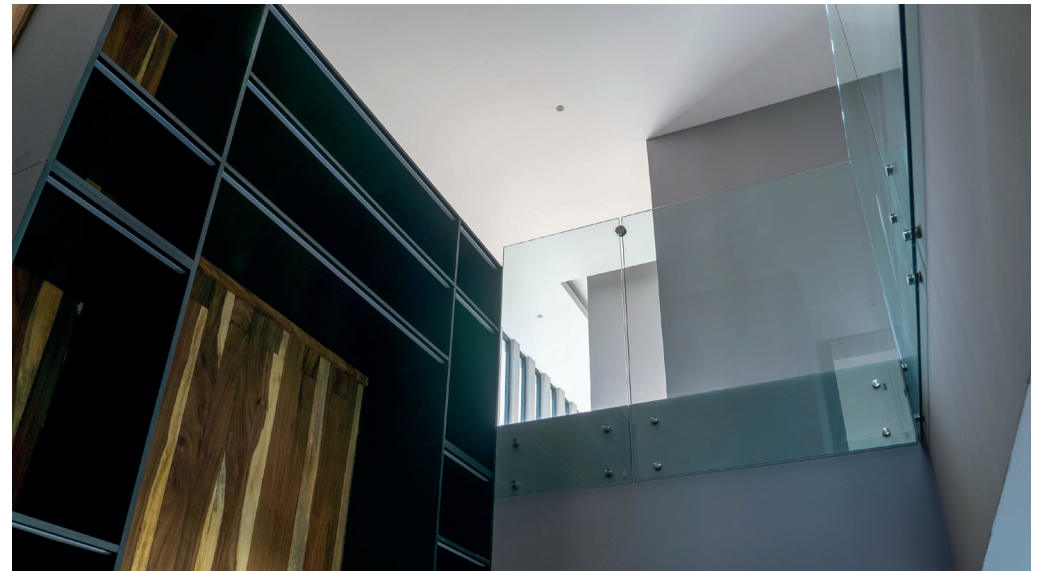

CASA EL DORADO