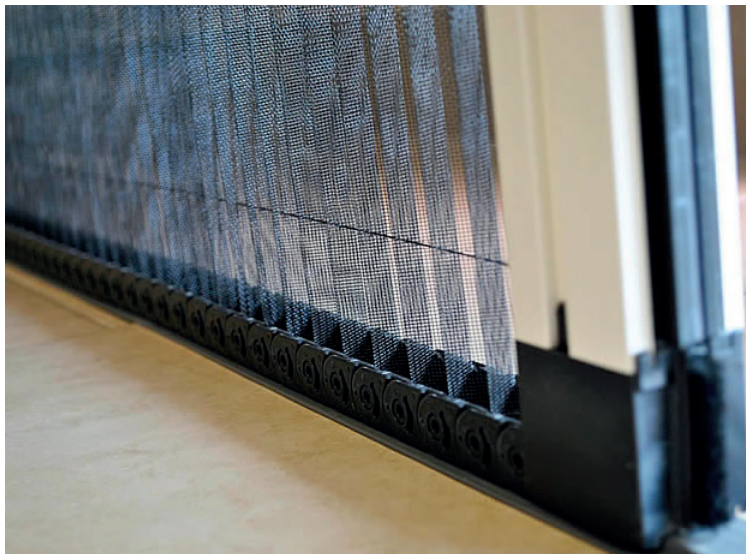

MOSQUITEROS